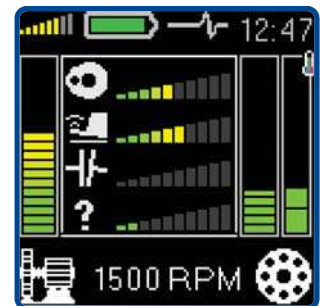

SCREEN NR.1

STORED DATA:

- Speed [Hz] (only if evaluated)
- Velocity RMS 10 - 1000 Hz [mm/s, ips]
- Velocity Peak 10 - 1000 Hz [mm/s, ips]
- Acceleration RMS 500 - 16 000 Hz [g]
- Acceleration Peak 500 - 16 000 Hz [g]

SCREEN NR.2

STORED DATA:

- Velocity RMS 10 - 1000 Hz [mm/s, ips]
- Velocity Peak 10 - 1000 Hz [mm/s, ips]
- Acceleration RMS 500 - 16 000 Hz [g]
- Acceleration Peak 500 - 16 000 Hz [g]

SCREEN NR.4

STORED DATA:

اندازه گیریهای قابل تعریف در Route

کلیه اندازه گیریها قابل اختصاص به هر نقطه در route هستند.

SCREEN NR.5

STORED DATA:

- Acceleration time 1 - 16 000 Hz [g]
- 2048 samples
- Acceleration spectrum 1 - 16 000 Hz [g]
- 800 lines

SCREEN NR.8

STORED DATA:

- The SAVE function saves two RMS values, four percentage severities of failures and speed.